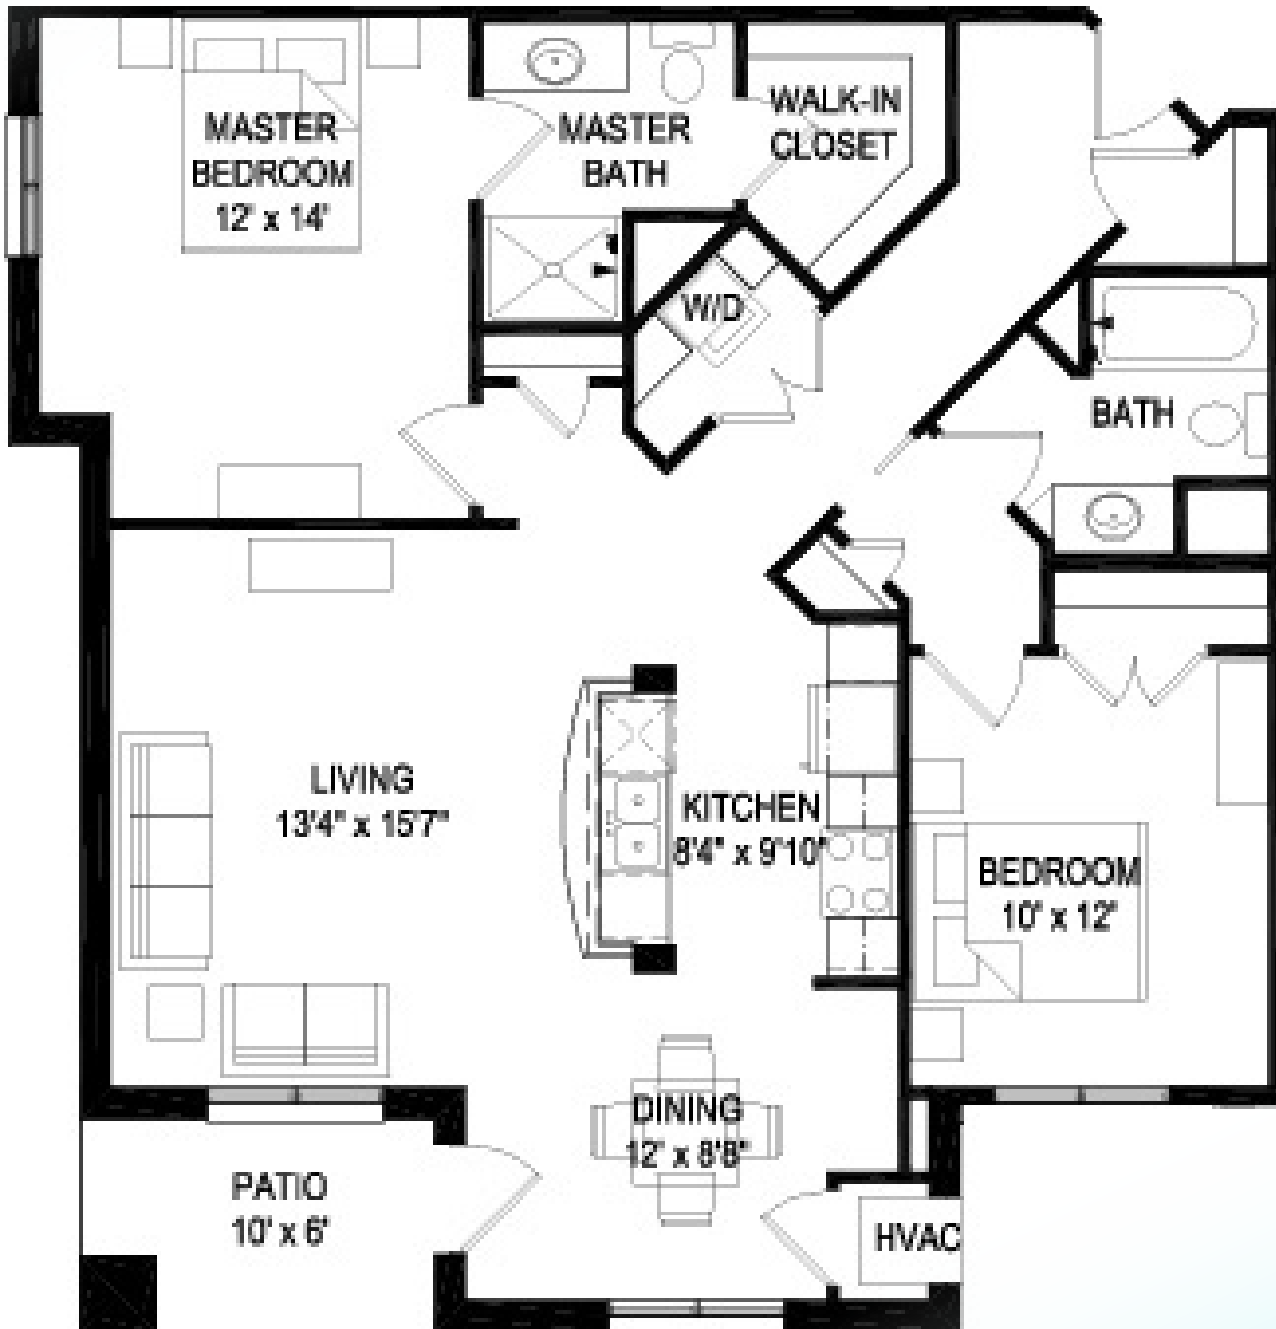

DELAFIELD LAKES

Model: Phantom

Sq Ft: 1134

Bed: 2

Bath: 2

Floor plan and dimensions may vary

DELAFIELD LAKES

Model: Phantom

Sq Ft: 1220

Bed: 2

Bath: 2

Floor plan and dimensions may vary