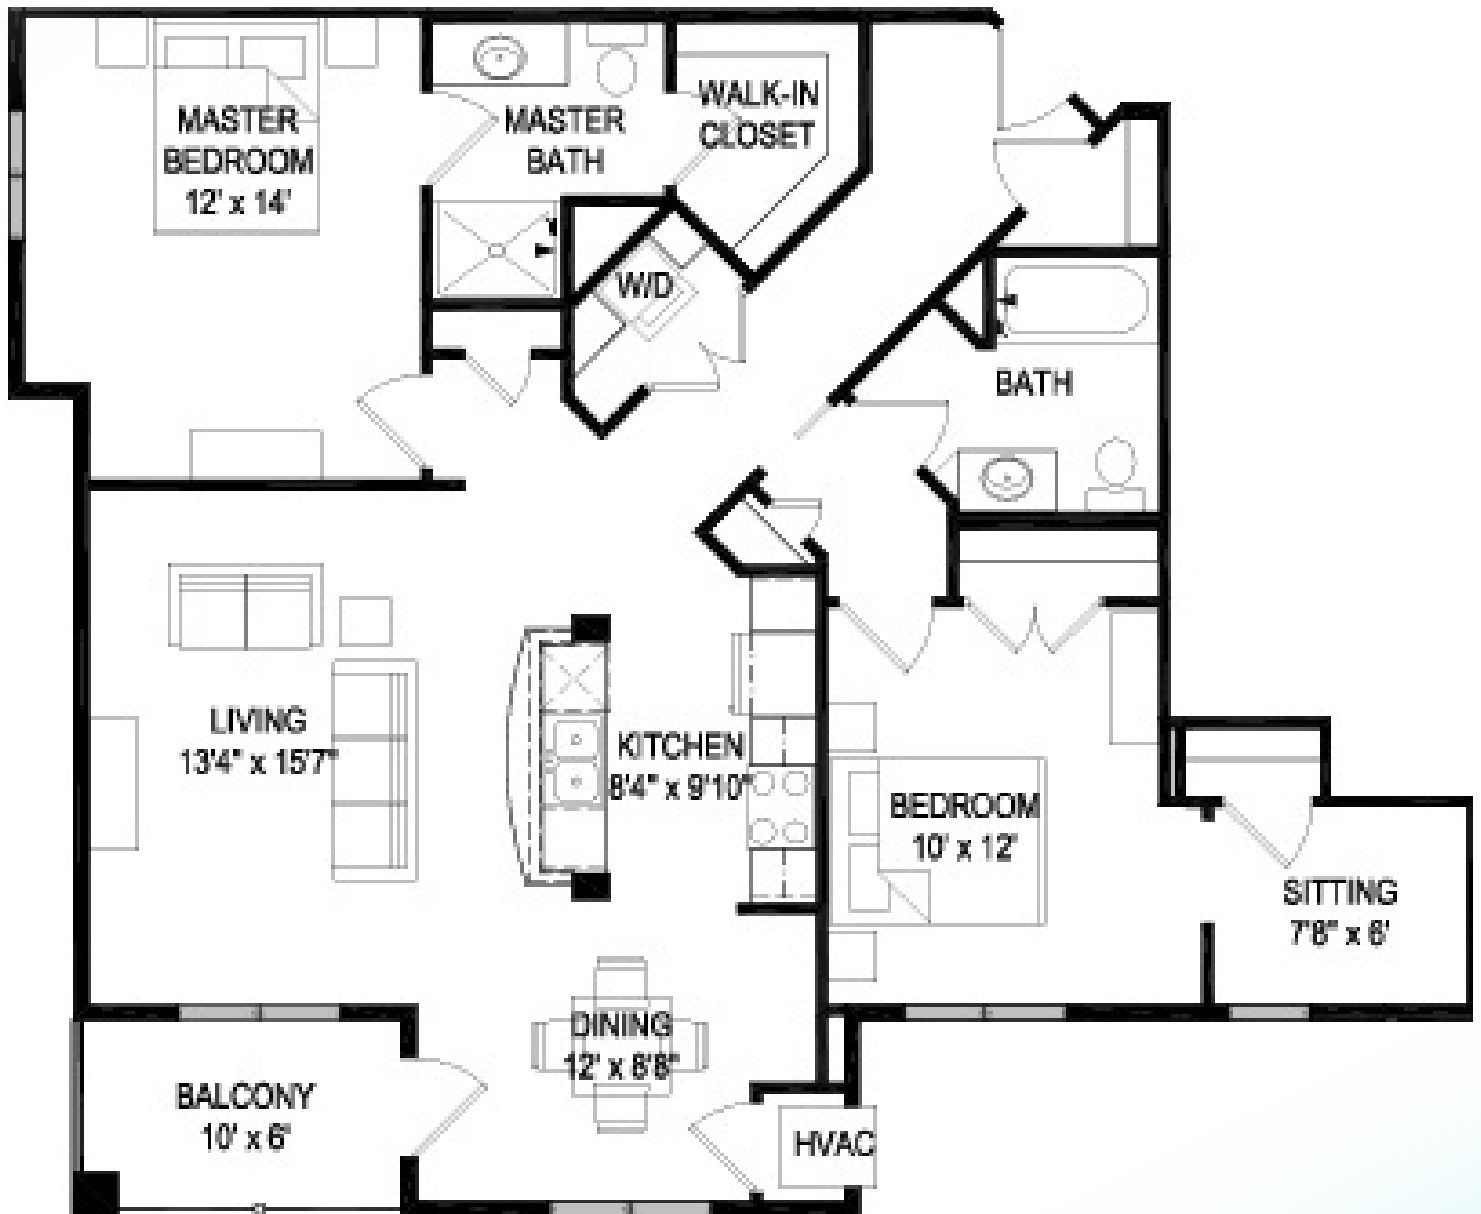

DELAFIELD LAKES

Model: Phantom

Sq Ft: 1134

Bed: 2

Bath: 2

Floor plan and dimensions may vary

DELAFIELD LAKES

Model: Phantom

Sq Ft: 1220

Bed: 2

Bath: 2

Floor plan and dimensions may vary