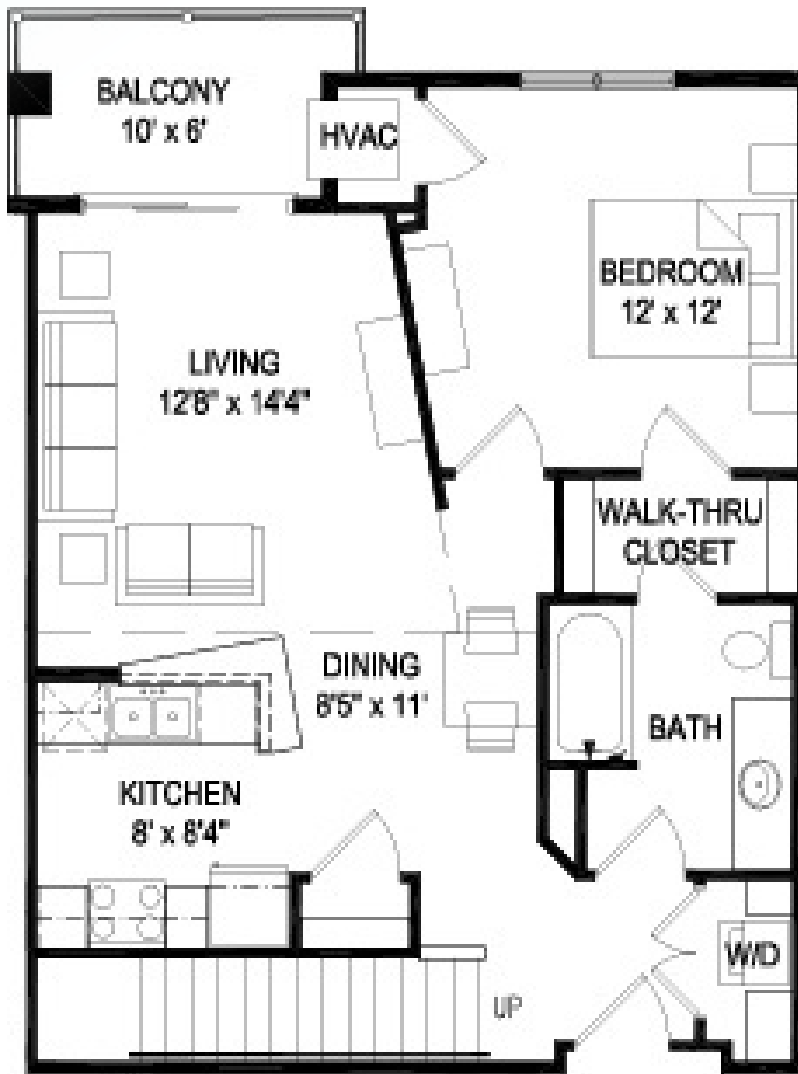

DELAFIELD LAKES

Model: Okauchee

Sq Ft: 912

Bed: 1 + LOFT

Bath: 1

Floor plan and dimensions may vary