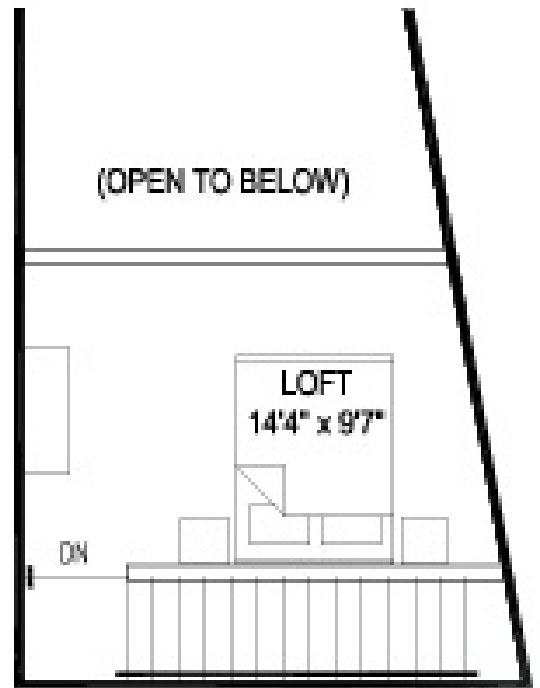

DELAFIELD LAKES

Model: Okauchee

Sq Ft: 912

Bed: 1 + LOFT

Bath: 1

Floor plan and dimensions may vary