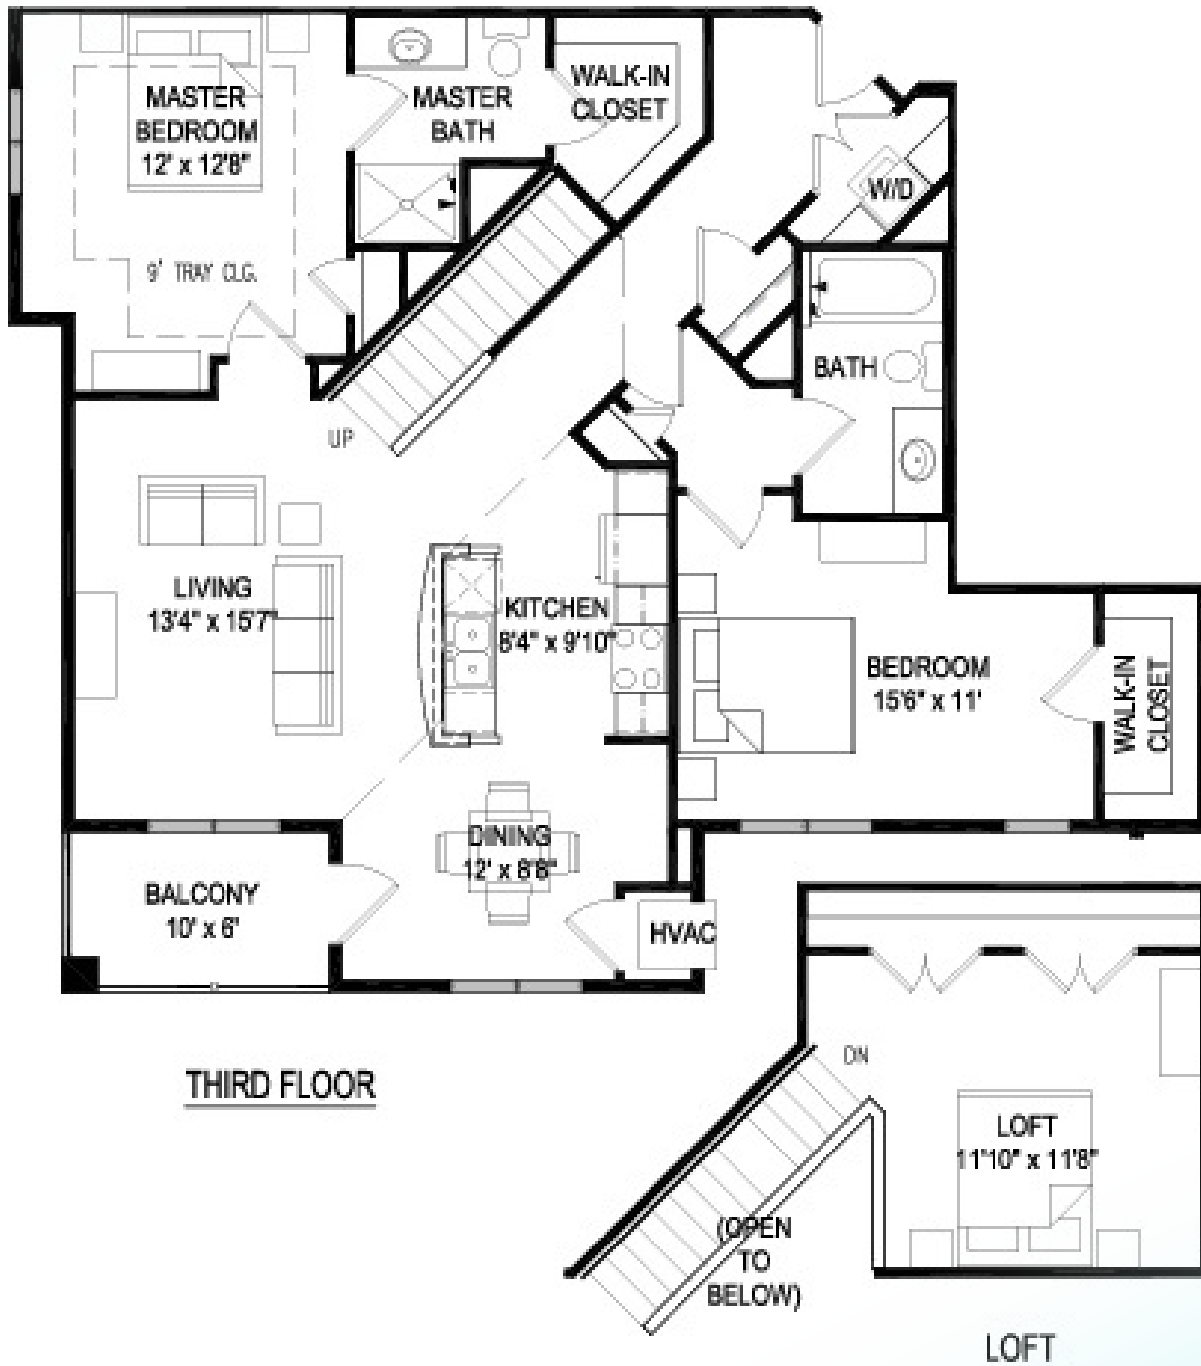

# DELAFIELD LAKES

**Model:** Nagawicka

**Sq Ft:** 1434

**Bed:** 2 + LOFT

**Bath:** 2

Floor plan and dimensions may vary