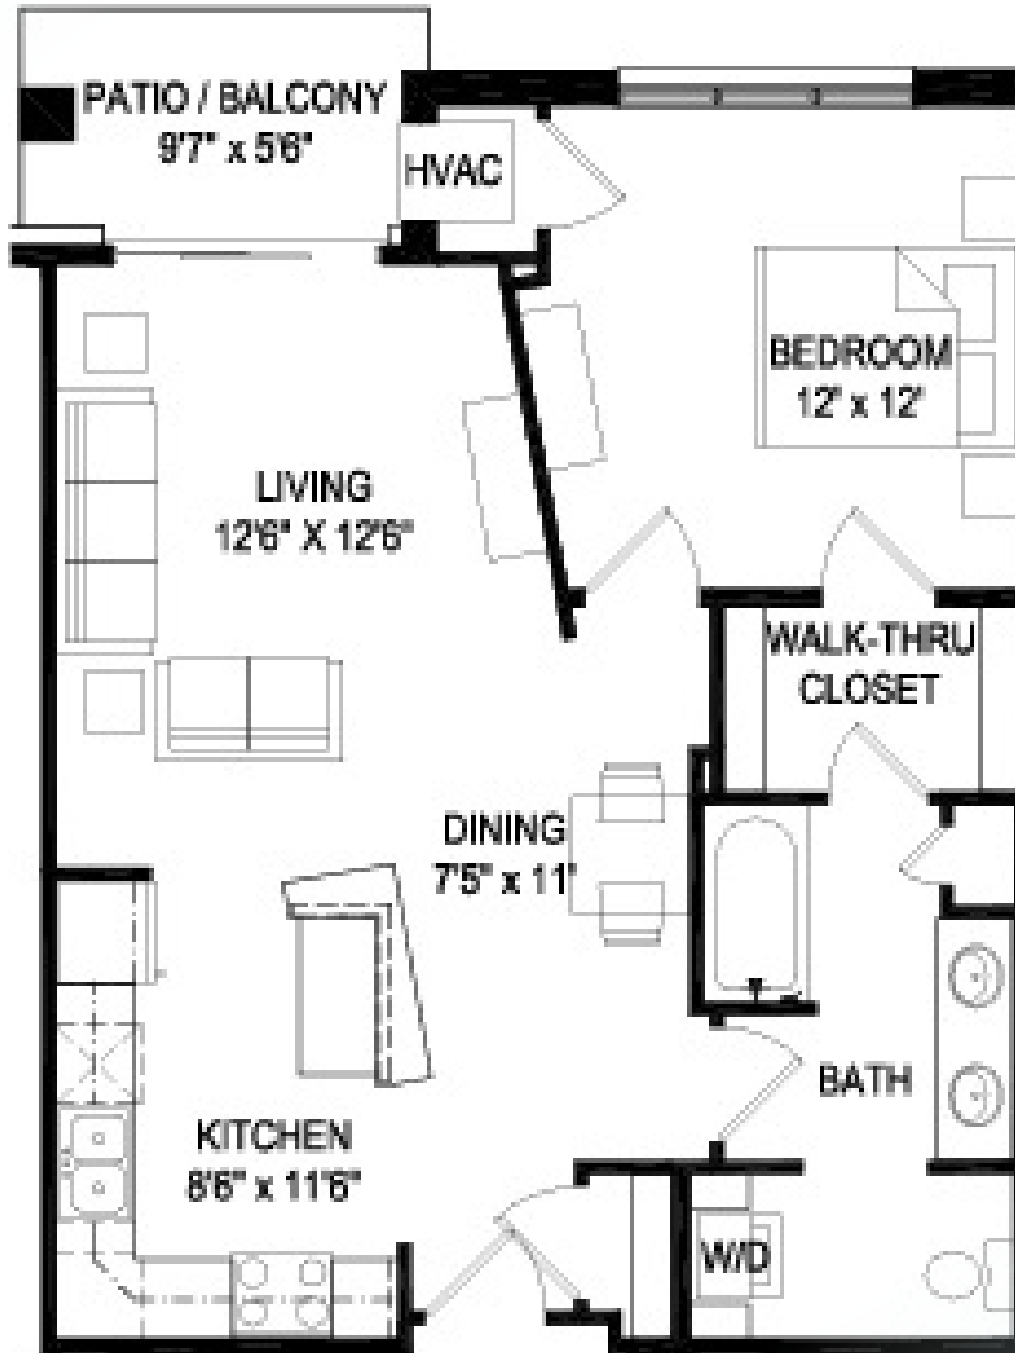

Model: Golden

Sq Ft: 752

Bed: 1

Bath: 1

DELAFIELD LAKES

Floor plan and dimensions may vary

Model: Golden

Sq Ft: 758

Bed: 1

Bath: 1

DELAFIELD LAKES

Floor plan and dimensions may vary