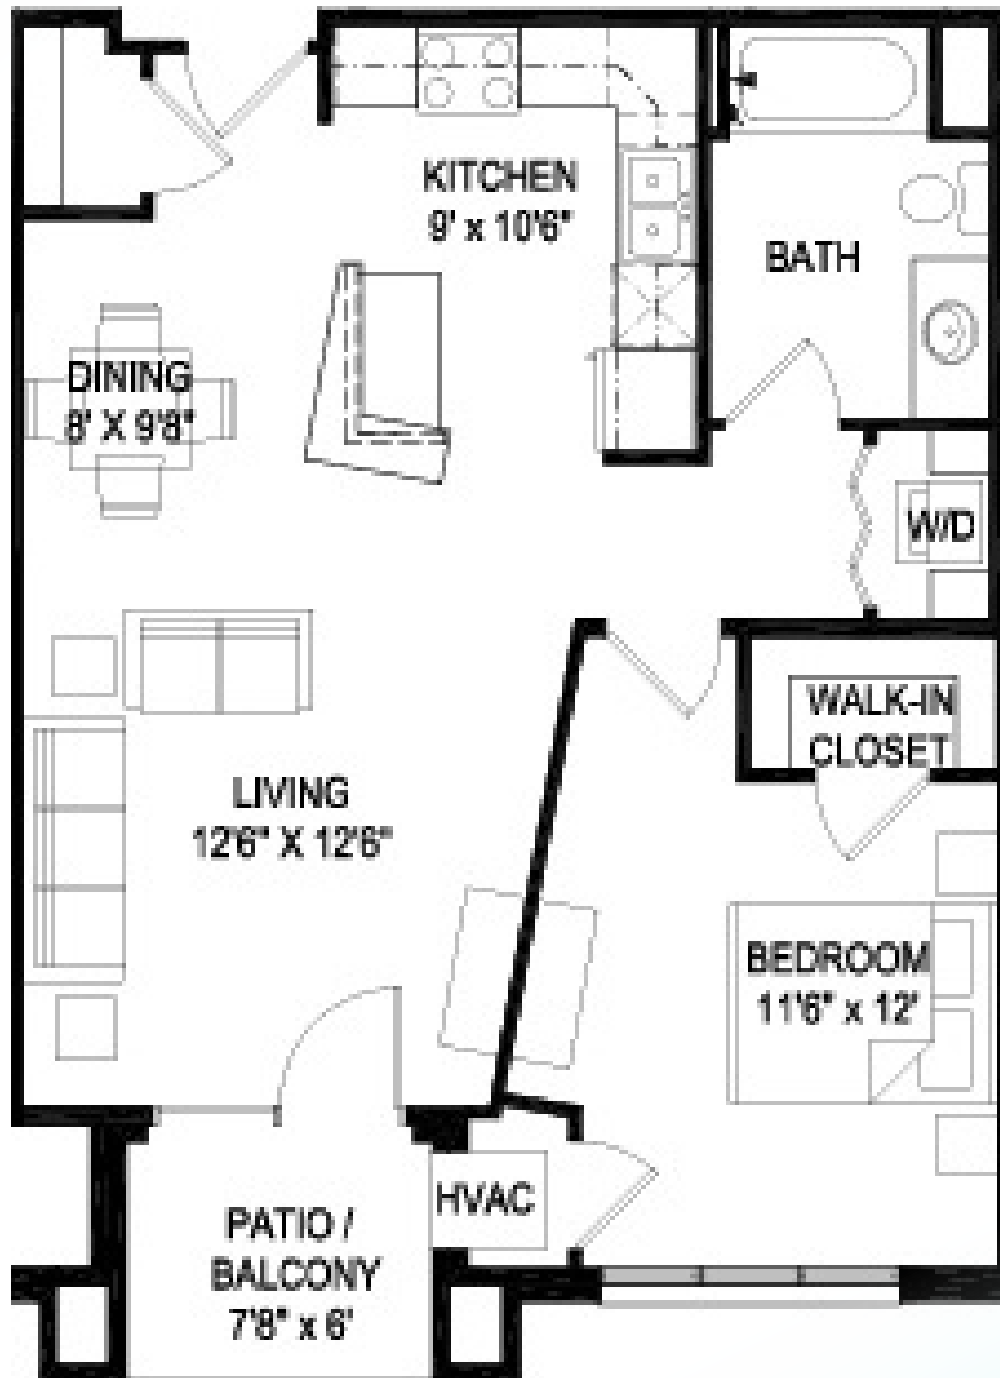

Model: Golden

Sq Ft: 752

Bed: 1

Bath: 1

DELAFIELD LAKES

Floor plan and dimensions may vary

Model: Golden

Sq Ft: 758

Bed: 1

Bath: 1

DELAFIELD LAKES

Floor plan and dimensions may vary