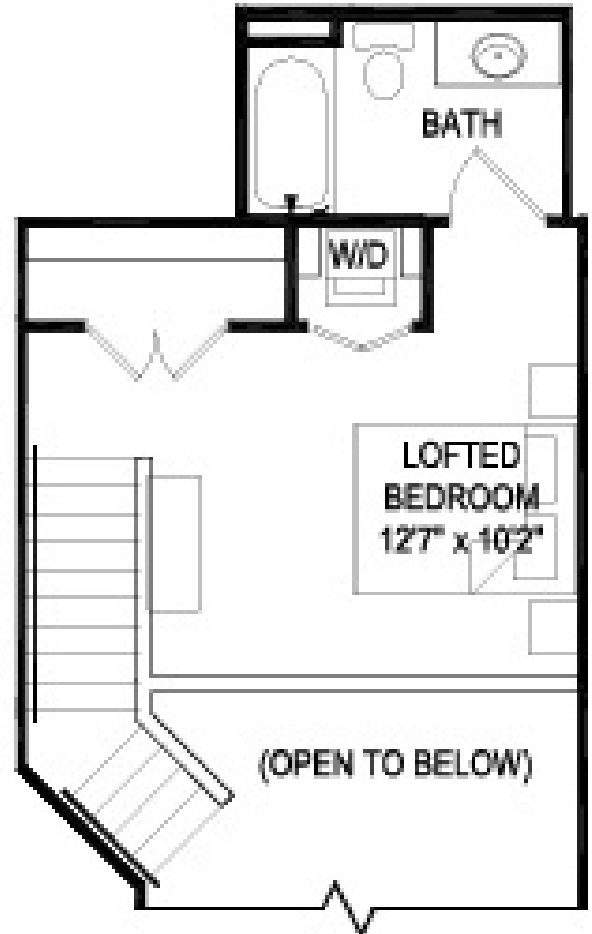

DELAFIELD LAKES

Model: Genesee

Sq Ft: 741

Bed: 1

Bath: 1.5

Floor plan and dimensions may vary

DELAFIELD LAKES

Model: Genesee

Sq Ft: 767

Bed: 1

Bath: 1.5

Floor plan and dimensions may vary

DELAFIELD LAKES

Model: Genesee

Sq Ft: 782

Bed: 1

Bath: 1.5

Floor plan and dimensions may vary

DELAFIELD LAKES

Model: Genesee

Sq Ft: 801

Bed: 1

Bath: 1.5

Floor plan and dimensions may vary

DELAFIELD LAKES

Model: Genesee

Sq Ft: 813

Bed: 1

Bath: 1.5

Floor plan and dimensions may vary

DELAFIELD LAKES

Model: Genesee