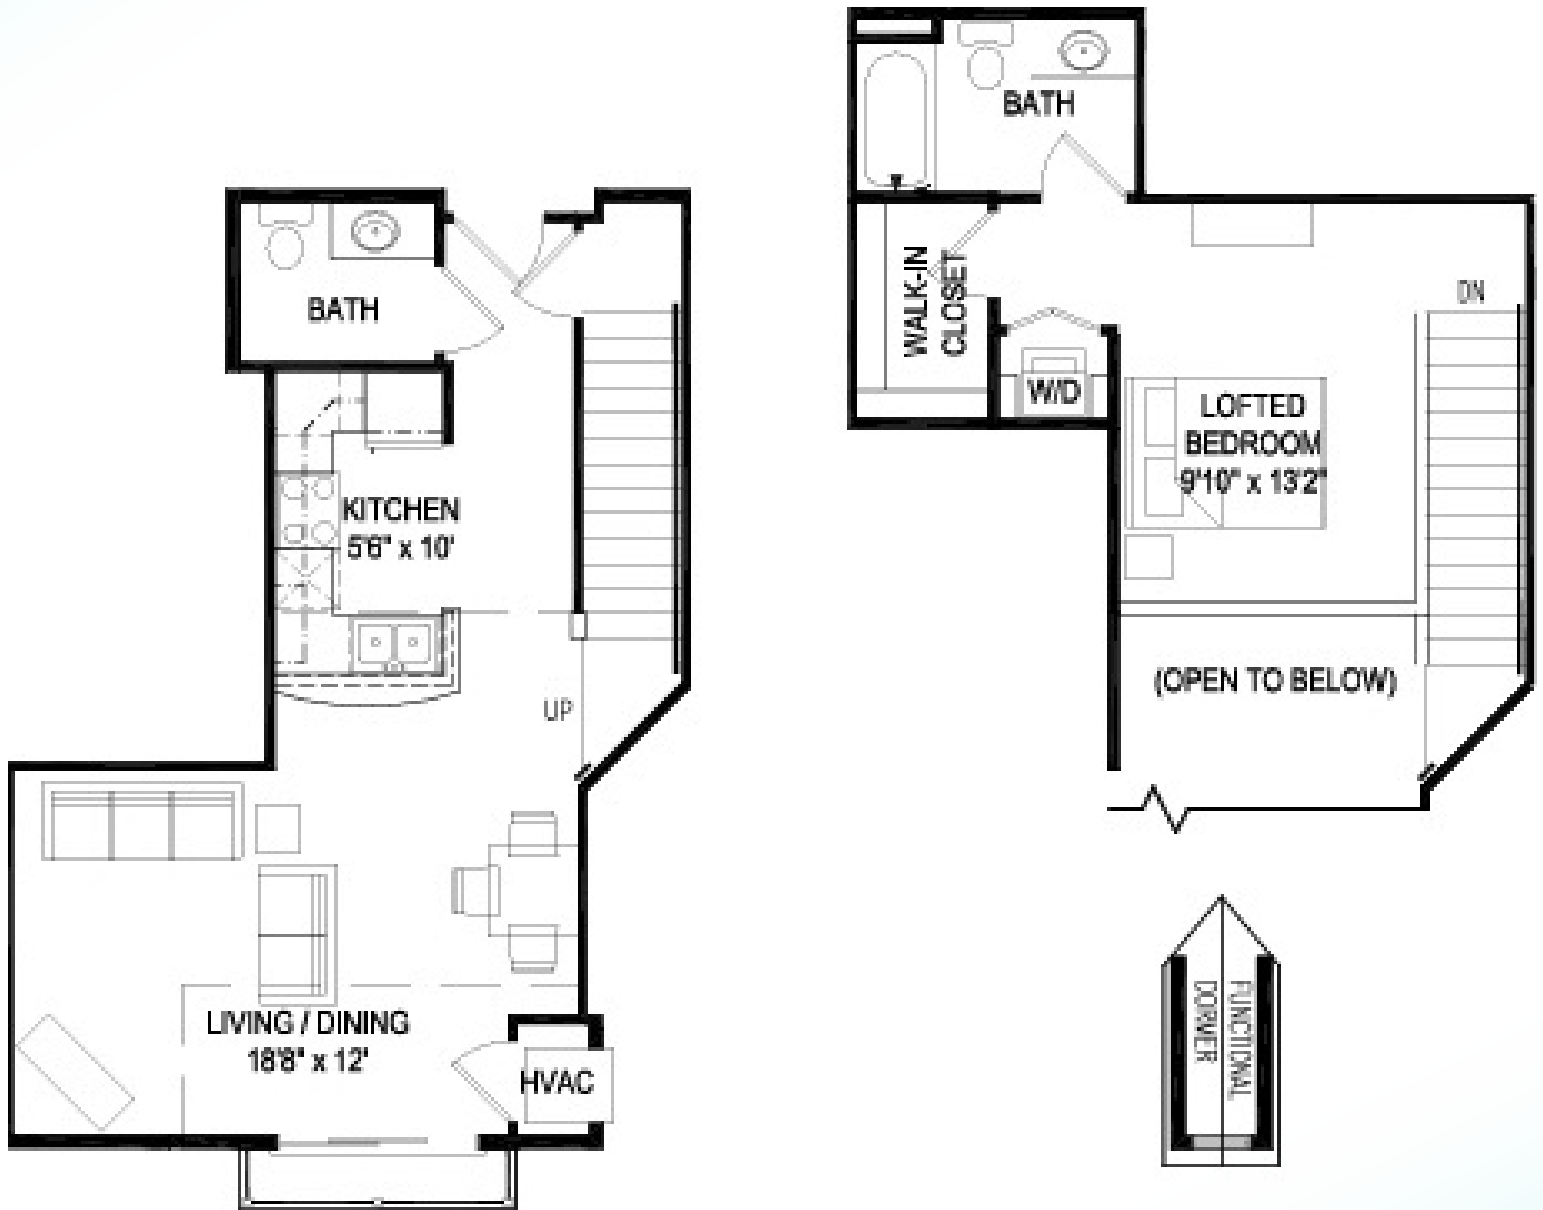

Sq Ft: 767

Bed: 1

Bath: 1.5

Floor plan and dimensions may vary

DELAFIELD LAKES

Model: Genesee

Sq Ft: 782

Bed: 1

Bath: 1.5

Floor plan and dimensions may vary

DELAFIELD LAKES

Model: Genesee

Sq Ft: 801

Bed: 1

Bath: 1.5

Floor plan and dimensions may vary

DELAFIELD LAKES

Model: Genesee

Sq Ft: 813

Bed: 1

Bath: 1.5

Floor plan and dimensions may vary

DELAFIELD LAKES

Model: Genesee

Sq Ft: 814

Bed: 1

Bath: 1.5

Floor plan and dimensions may vary