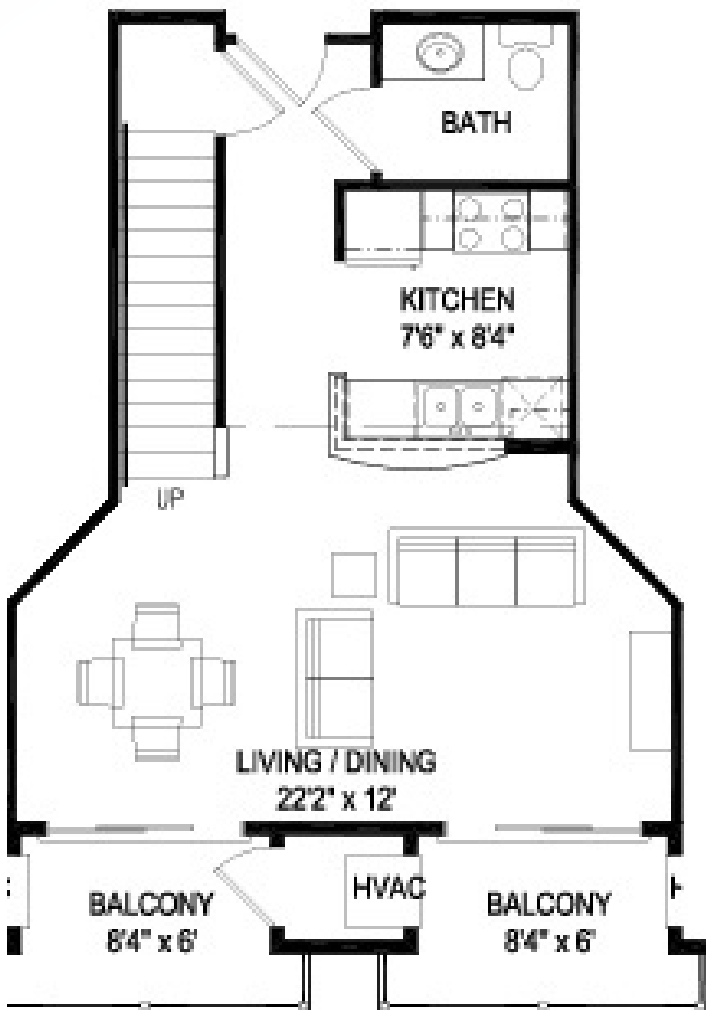

Sq Ft: 767

Bed: 1

Bath: 1.5

Floor plan and dimensions may vary

DELAFIELD LAKES

Model: Genesee

Sq Ft: 782

Bed: 1

Bath: 1.5

Floor plan and dimensions may vary

DELAFIELD LAKES

Model: Genesee

Sq Ft: 801

Bed: 1

Bath: 1.5

Floor plan and dimensions may vary

DELAFIELD LAKES

Model: Genesee

Sq Ft: 813

Bed: 1

Bath: 1.5

Floor plan and dimensions may vary

DELAFIELD LAKES

Model: Genesee

Sq Ft: 814

Bed: 1

Bath: 1.5

Floor plan and dimensions may vary