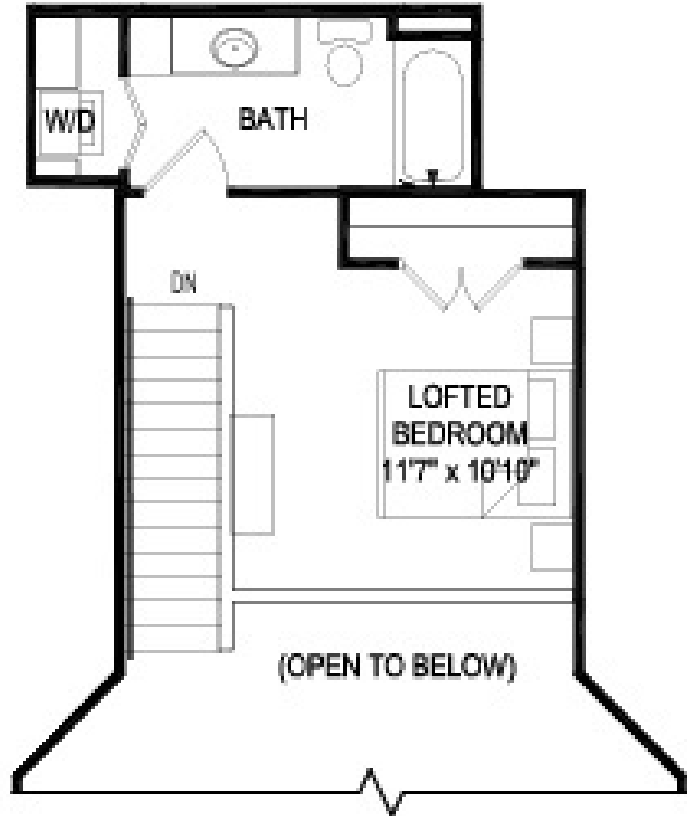

Sq Ft: 767

Bed: 1

Bath: 1.5

Floor plan and dimensions may vary

DELAFIELD LAKES

Model: Genesee

Sq Ft: 782

Bed: 1

Bath: 1.5

Floor plan and dimensions may vary

DELAFIELD LAKES

Model: Genesee

Sq Ft: 801

Bed: 1

Bath: 1.5

Floor plan and dimensions may vary

DELAFIELD LAKES

Model: Genesee

Sq Ft: 813

Bed: 1

Bath: 1.5

Floor plan and dimensions may vary

DELAFIELD LAKES

Model: Genesee

Sq Ft: 814

Bed: 1

Bath: 1.5

Floor plan and dimensions may vary