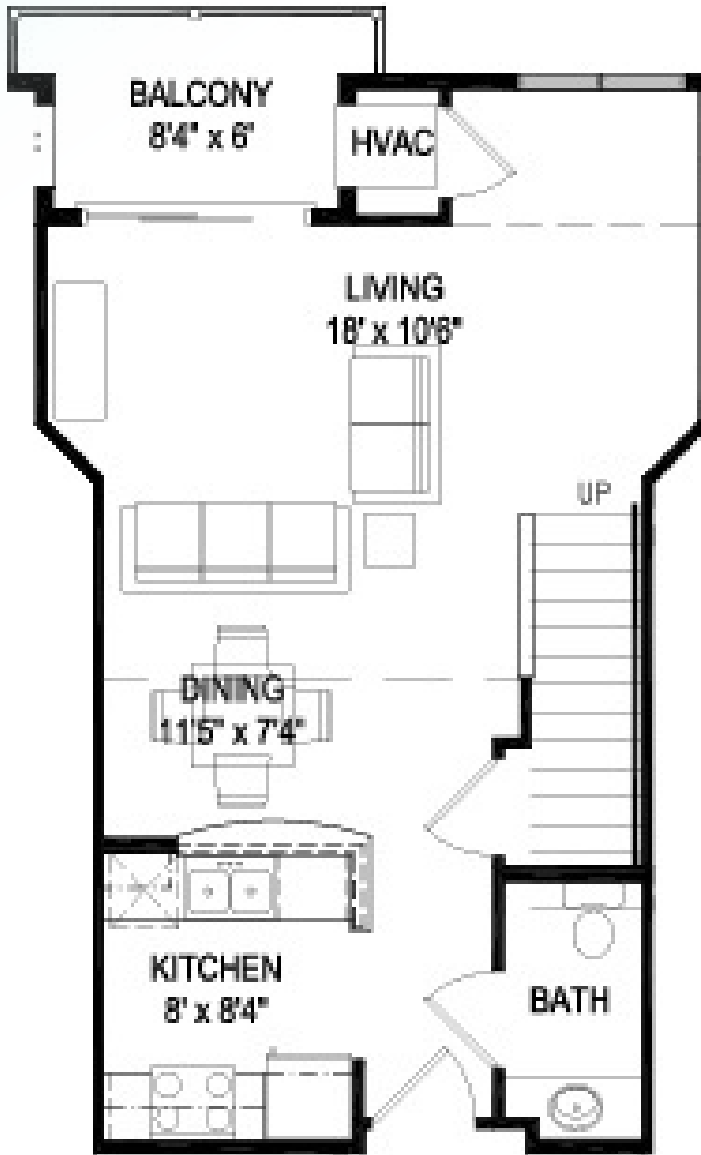

Sq Ft: 767

Bed: 1

Bath: 1.5

Floor plan and dimensions may vary

DELAFIELD LAKES

Model: Genesee

Sq Ft: 782

Bed: 1

Bath: 1.5

Floor plan and dimensions may vary

DELAFIELD LAKES

Model: Genesee

Sq Ft: 801

Bed: 1

Bath: 1.5

Floor plan and dimensions may vary

DELAFIELD LAKES

Model: Genesee

Sq Ft: 813

Bed: 1

Bath: 1.5

Floor plan and dimensions may vary

DELAFIELD LAKES

Model: Genesee

Sq Ft: 814

Bed: 1

Bath: 1.5

Floor plan and dimensions may vary