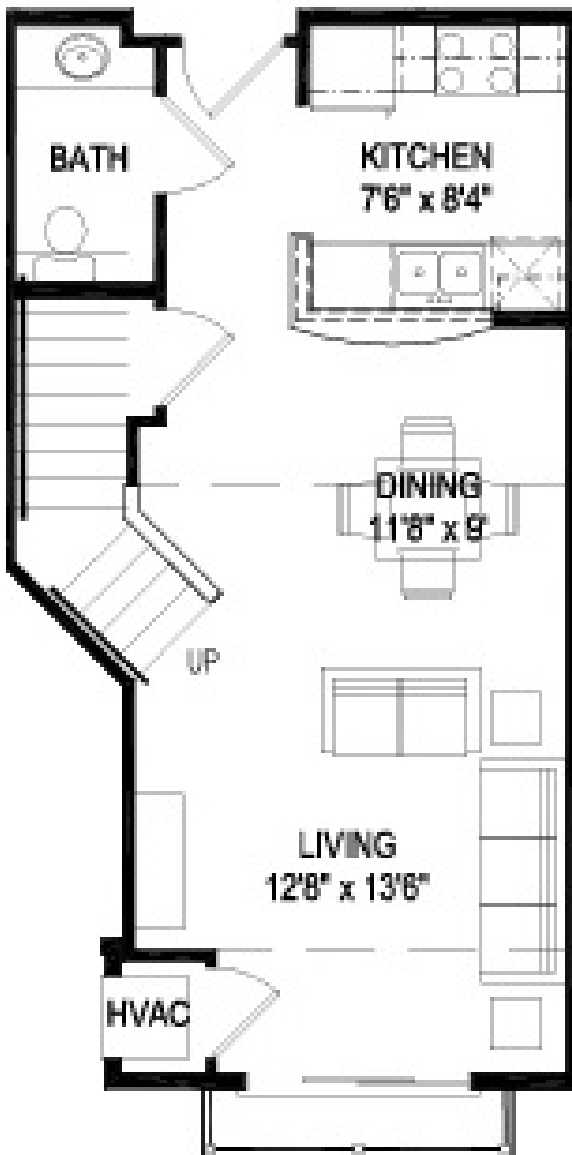

DELAFIELD LAKES

Model: Genesee

Sq Ft: 741

Bed: 1

Bath: 1.5

Floor plan and dimensions may vary

DELAFIELD LAKES

Model: Genesee

Sq Ft: 767

Bed: 1

Bath: 1.5

Floor plan and dimensions may vary

DELAFIELD LAKES

Model: Genesee

Sq Ft: 782

Bed: 1

Bath: 1.5

Floor plan and dimensions may vary

DELAFIELD LAKES

Model: Genesee

Sq Ft: 801

Bed: 1

Bath: 1.5

Floor plan and dimensions may vary

DELAFIELD LAKES

Model: Genesee

Sq Ft: 813

Bed: 1

Bath: 1.5

Floor plan and dimensions may vary

DELAFIELD LAKES

Model: Genesee