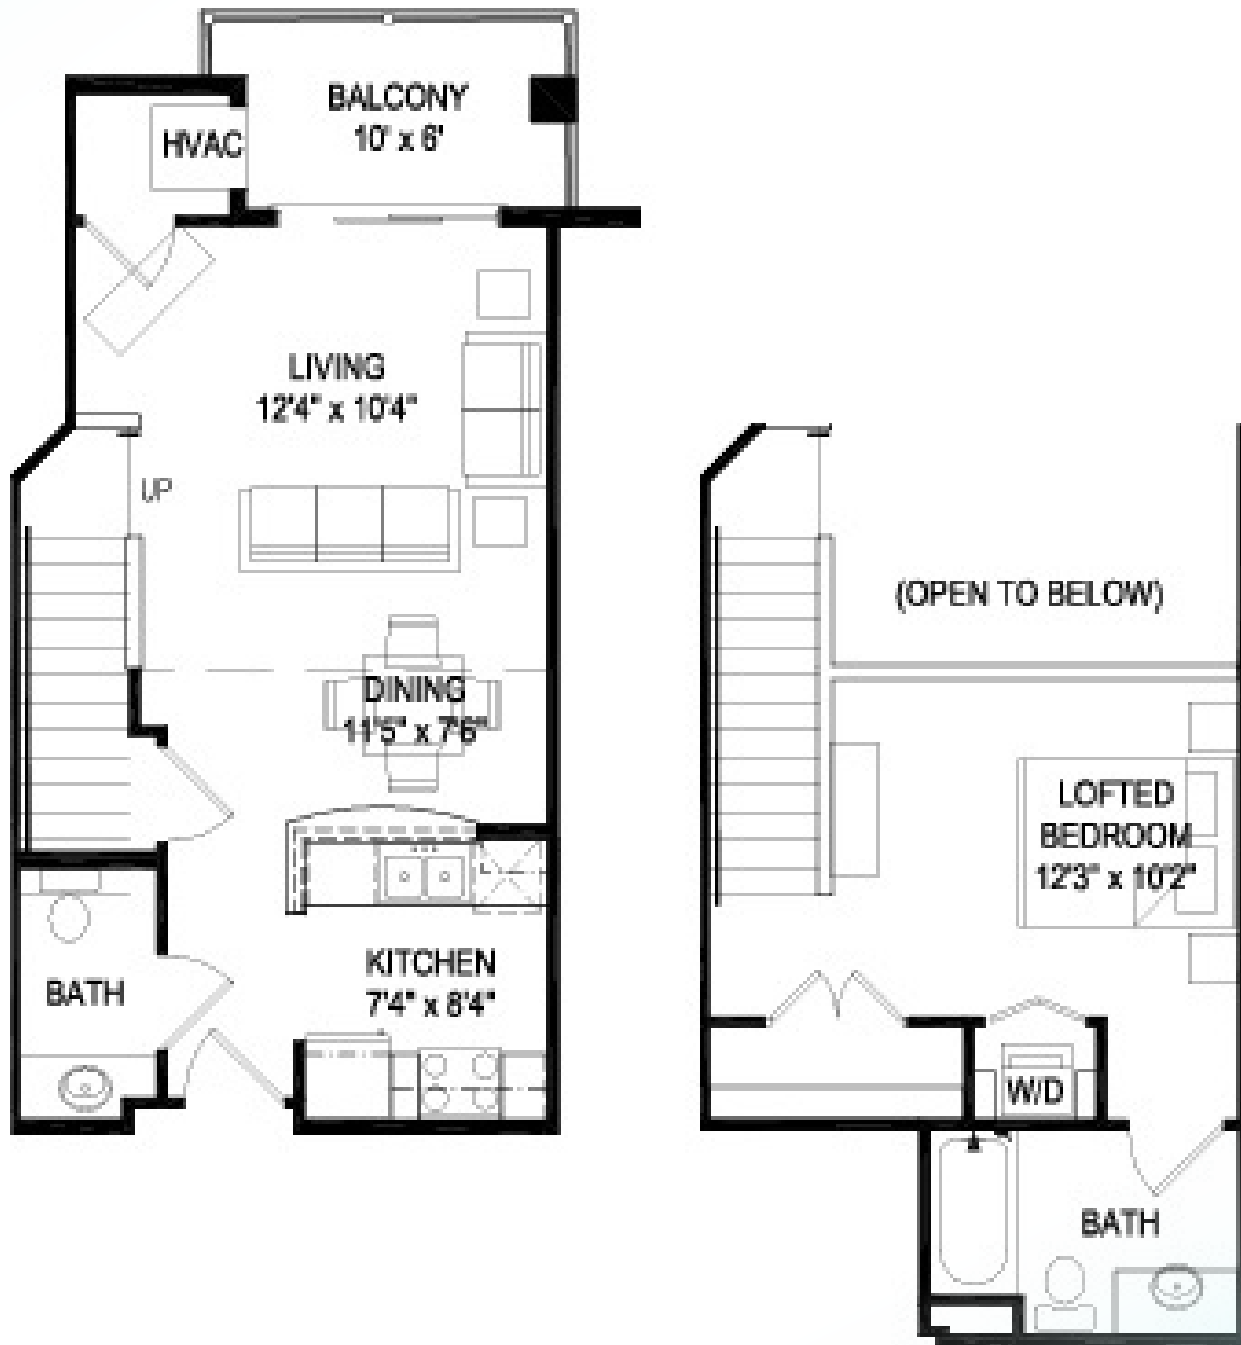

DELAFIELD LAKES

Model: Genesee

Sq Ft: 741

Bed: 1

Bath: 1.5

Floor plan and dimensions may vary

DELAFIELD LAKES

Model: Genesee

Sq Ft: 767

Bed: 1

Bath: 1.5

Floor plan and dimensions may vary

DELAFIELD LAKES

Model: Genesee

Sq Ft: 782

Bed: 1

Bath: 1.5

Floor plan and dimensions may vary

DELAFIELD LAKES

Model: Genesee

Sq Ft: 801

Bed: 1

Bath: 1.5

Floor plan and dimensions may vary

Sq Ft: 814

Bed: 1

Bath: 1.5

Floor plan and dimensions may vary