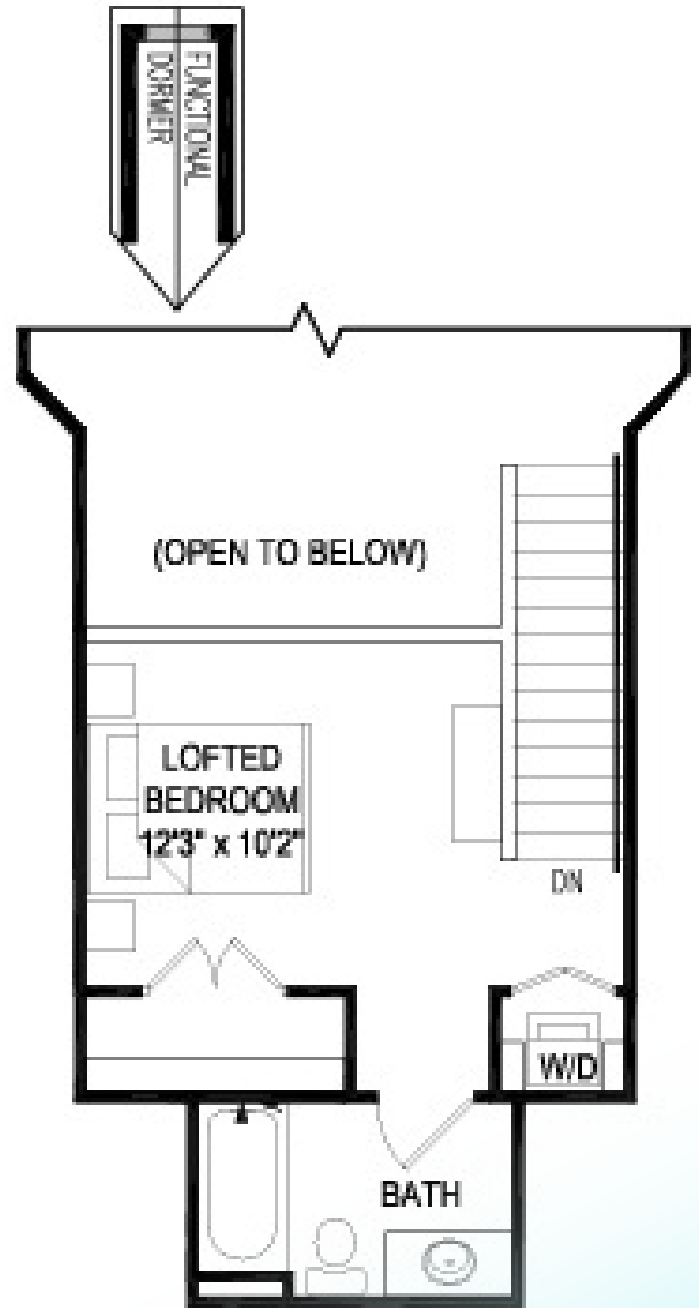

DELAFIELD LAKES

Model: Genesee

Sq Ft: 741

Bed: 1

Bath: 1.5

Floor plan and dimensions may vary

DELAFIELD LAKES

Model: Genesee

Sq Ft: 767

Bed: 1

Bath: 1.5

Floor plan and dimensions may vary

DELAFIELD LAKES

Model: Genesee

Sq Ft: 782

Bed: 1

Bath: 1.5

Floor plan and dimensions may vary

DELAFIELD LAKES

Model: Genesee

Sq Ft: 801

Bed: 1

Bath: 1.5

Floor plan and dimensions may vary

DELAFIELD LAKES

Model: Genesee

Sq Ft: 813

Bed: 1

Bath: 1.5

Floor plan and dimensions may vary

DELAFIELD LAKES

Model: Genesee