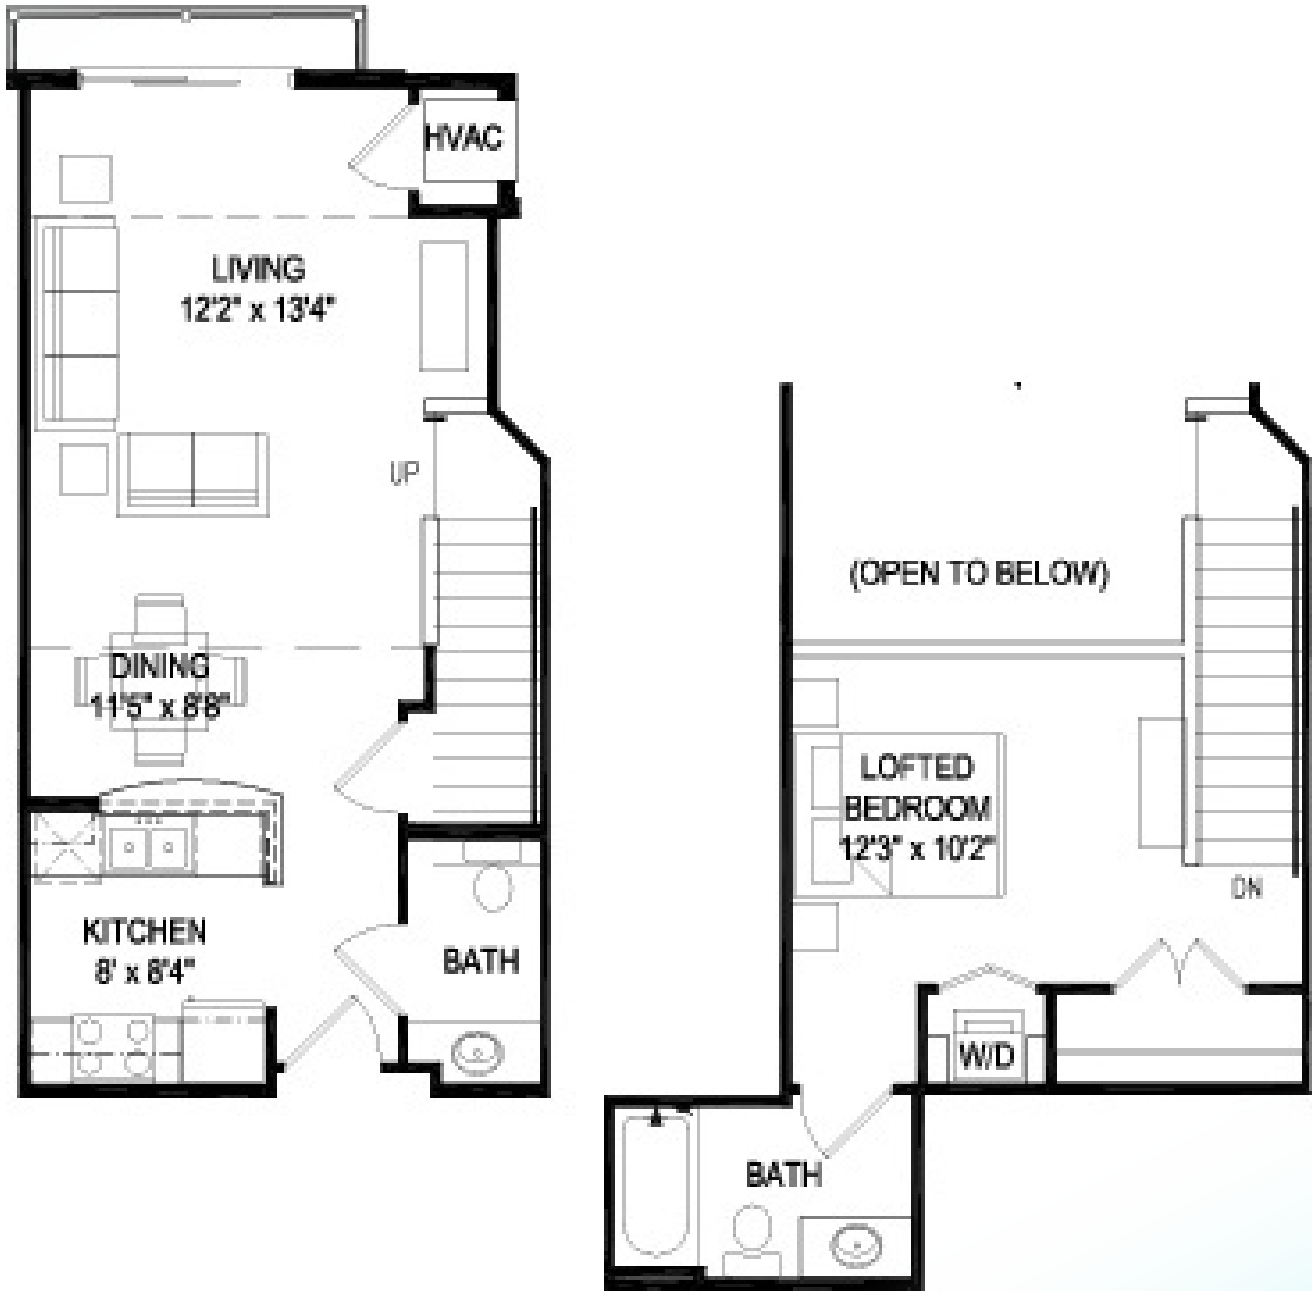

DELAFIELD LAKES

Model: Genesee

Sq Ft: 741

Bed: 1

Bath: 1.5

Floor plan and dimensions may vary

DELAFIELD LAKES

Model: Genesee

Sq Ft: 767

Bed: 1

Bath: 1.5

Floor plan and dimensions may vary

DELAFIELD LAKES

Model: Genesee

Sq Ft: 782

Bed: 1

Bath: 1.5

Floor plan and dimensions may vary

DELAFIELD LAKES

Model: Genesee

Sq Ft: 801

Bed: 1

Bath: 1.5

Floor plan and dimensions may vary

DELAFIELD LAKES

Model: Genesee

Sq Ft: 813

Bed: 1

Bath: 1.5

Floor plan and dimensions may vary

DELAFIELD LAKES

Model: Genesee